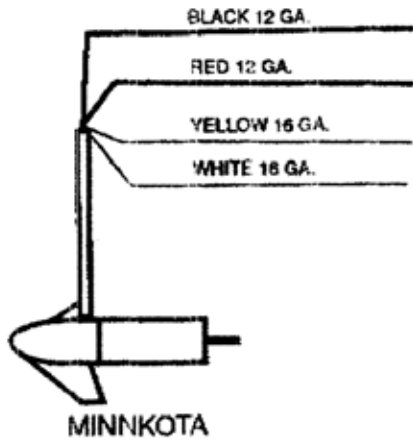

WATERWHEELER ELECTRIC MOTC O WIRE HARNESS CONNECTION GUIDE  
 SQUARE SHAFT MOTOR - MOTORGUIDE / MINNKOTA

NOTE: SKEG LOCATION TO I.D. MOTOR

OLD SYSTEM PRIOR TO LLT90601J899  
 APPROX. MFG. DATE NOV 98