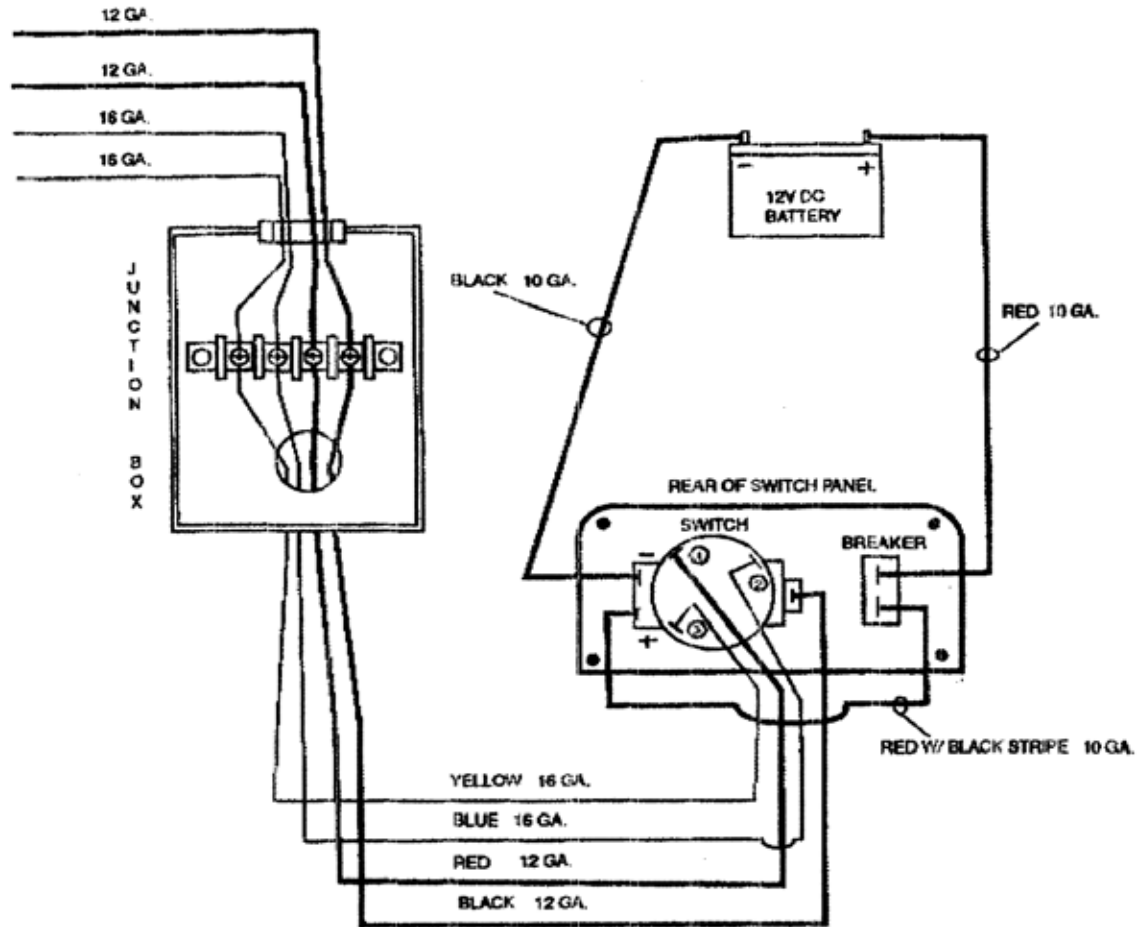

WATERWHEELER ELECTRIC MOTC O WIRE HARNESS CONNECTION GUIDE  
 SQUARE SHAFT MOTOR - MOTORGUIDE / MINNKOTA

NOTE: SKEG LOCATION TO I.D. MOTOR

OLD SYSTEM PRIOR TO LLT90601J899  
 APPROX. MFG. DATE NOV 98