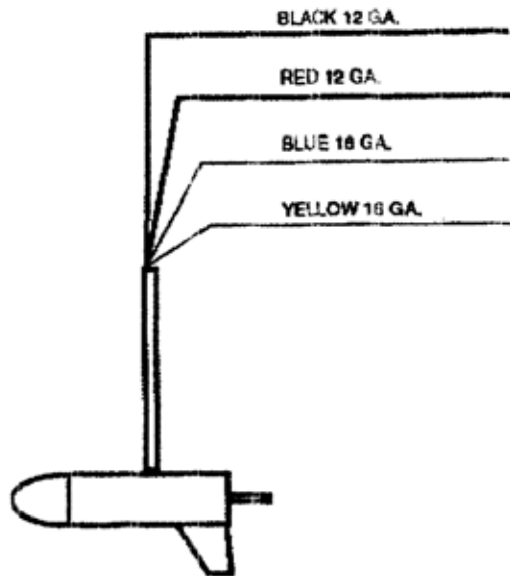

WATERWHEELER ELECTRIC MOTC O WIRE HARNESS CONNECTION GUIDE  
 SQUARE SHAFT MOTOR - MOTORGUIDE / MINNKOTA

NOTE: SKEG LOCATION TO I.D. MOTOR

OLD SYSTEM PRIOR TO LLT90601J899  
 APPROX. MFG. DATE NOV 98